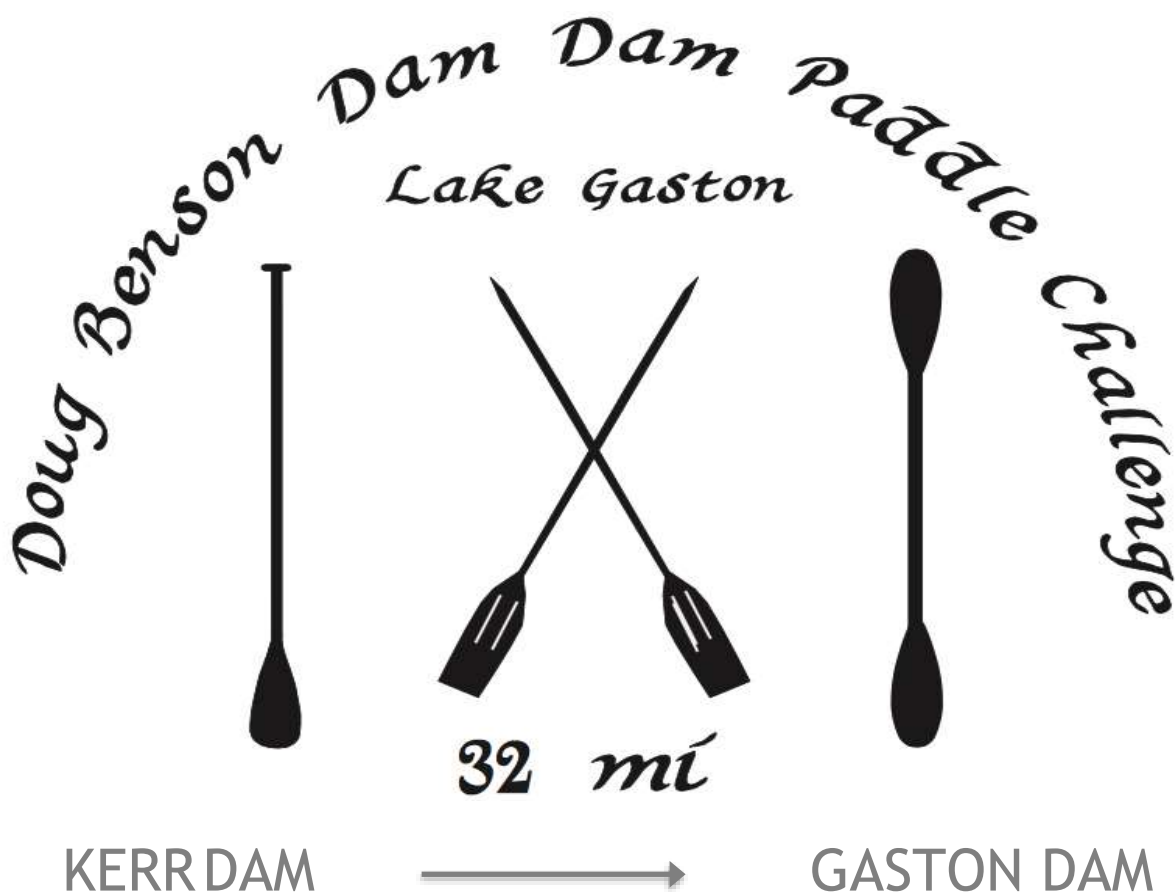

PRESENTS

Saturday, October 7, 2017

Kerr Dam to Gaston Dam
32 Mile Endurance Challenge - Begin 8:00am

Kerr Dam to US 1 Bridge
5 Mile Recreation Paddle - Begin 8:00am

AF Wake to Gaston Dam
9 Mile Endurance Challenge - Begin 1:00pm